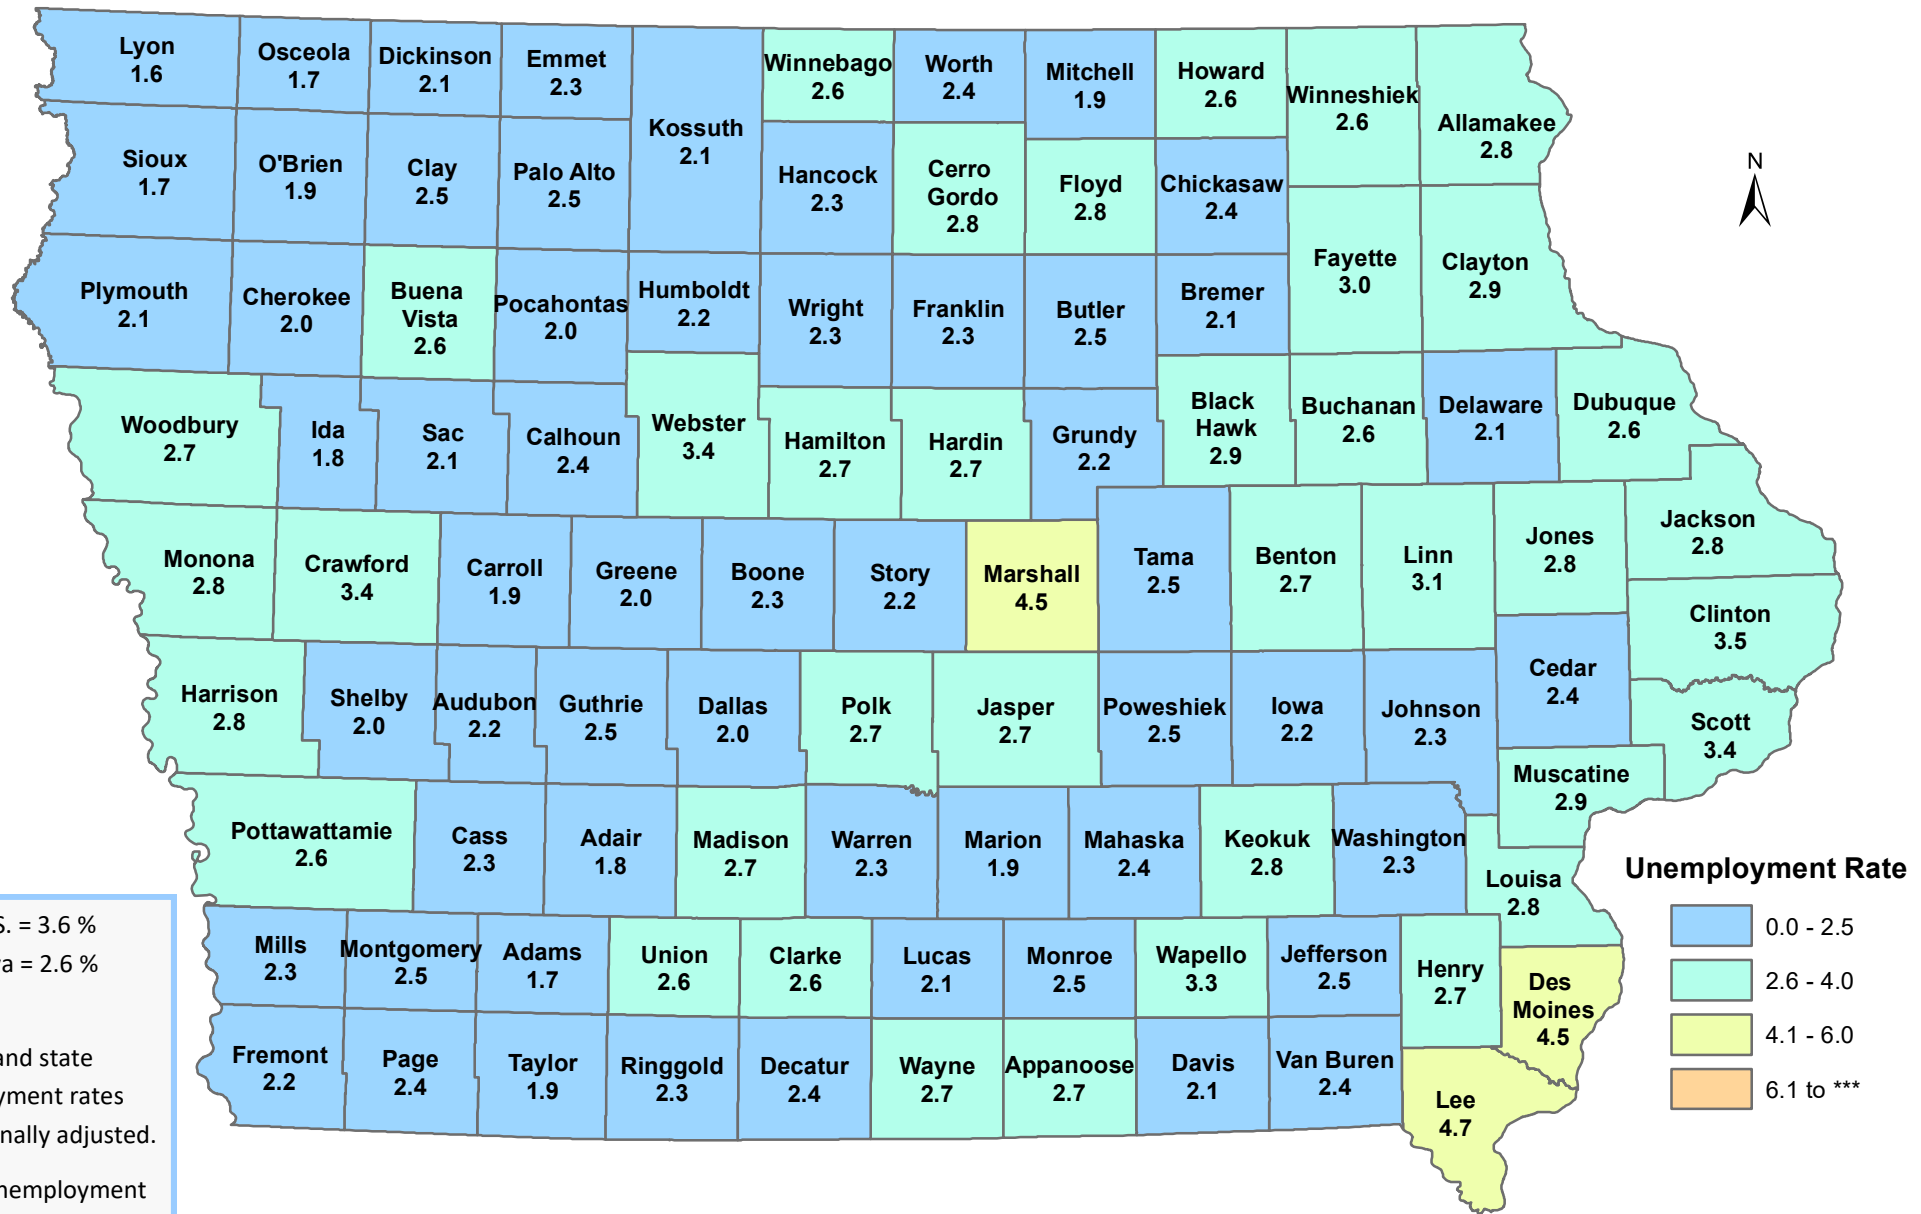

Iowa Unemployment Rates by County

June 2022

U.S. = 3.6 %
Iowa = 2.6 %

NOTE:
The U.S. and state unemployment rates are seasonally adjusted.
County unemployment rates are *not* seasonally adjusted.

Source: Labor Market Information Division, Iowa Workforce Development