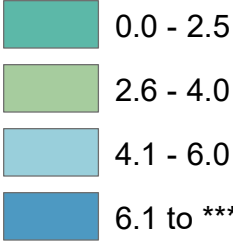

Source: Labor Market Information Division, Iowa Workforce Development