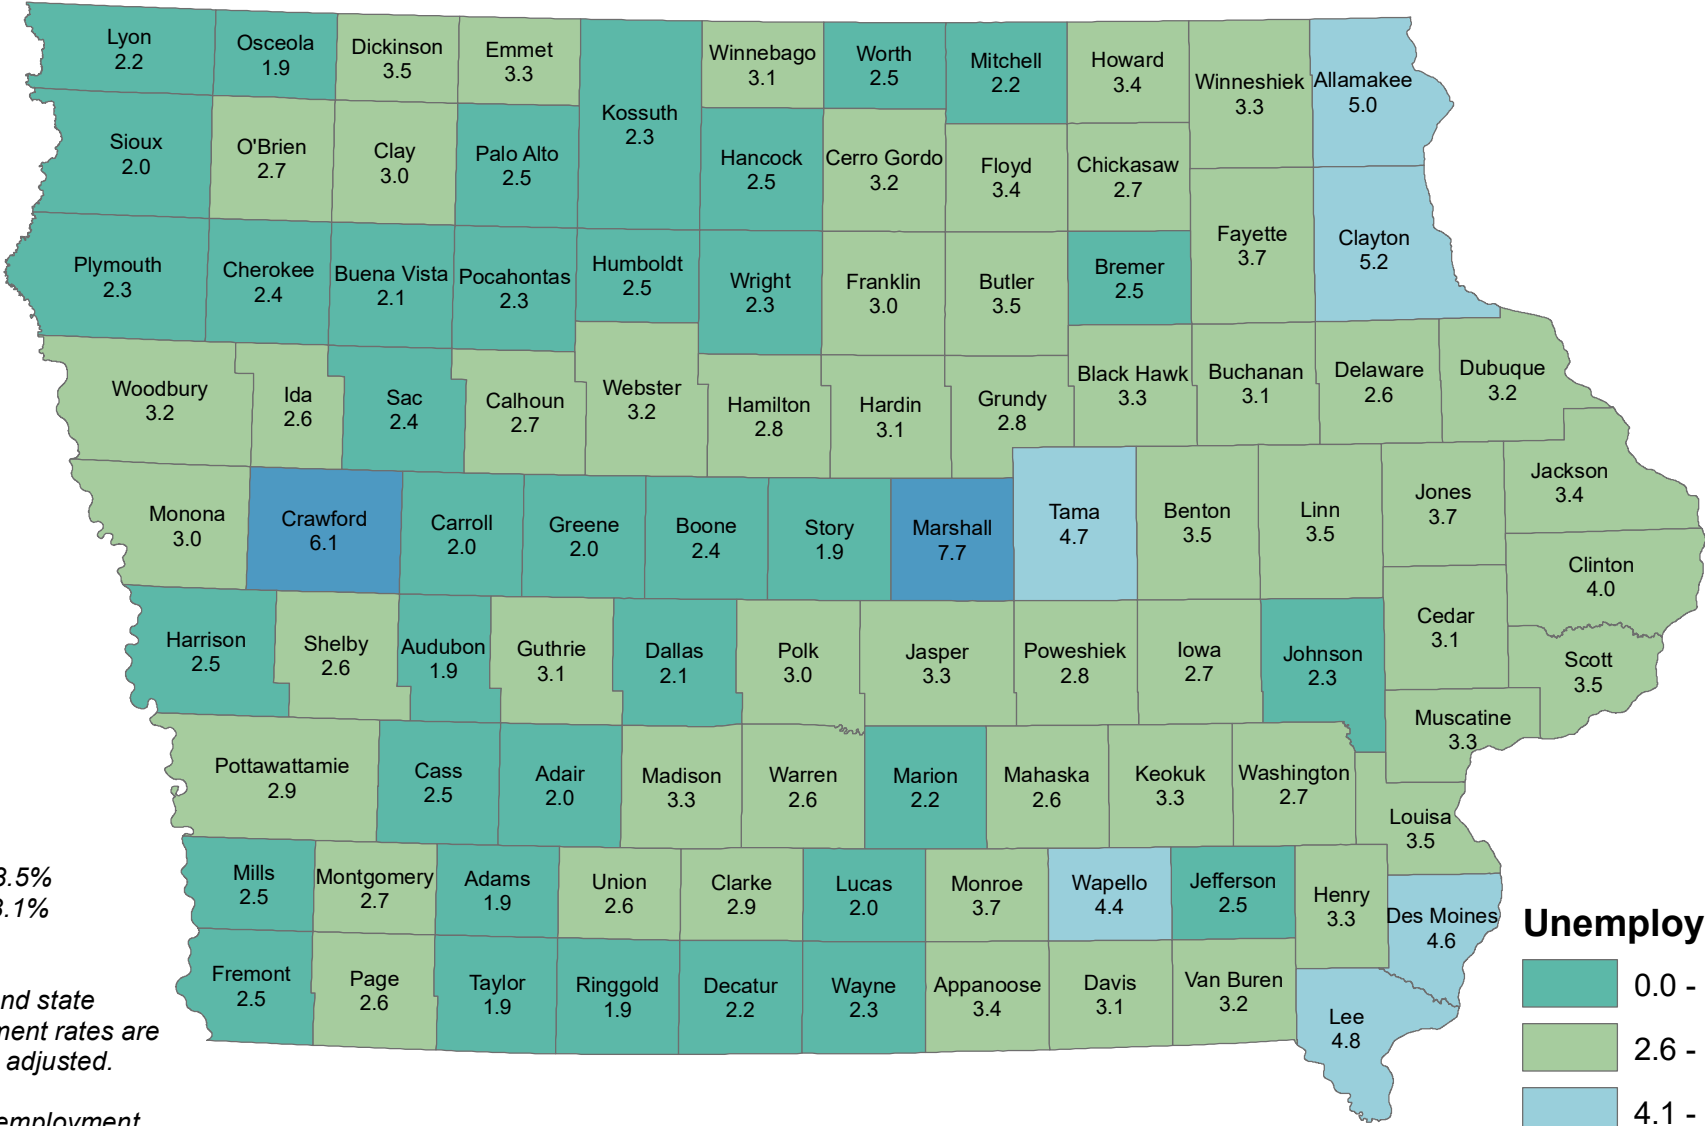

# Iowa Unemployment Rates by County

December 2022

U.S. = 3.5%  
Iowa = 3.1%

**NOTE:**  
The U.S. and state unemployment rates are seasonally adjusted.

County unemployment rates are not seasonally adjusted.

### Unemployment Rate

Source: Labor Market Information Division, Iowa Workforce Development