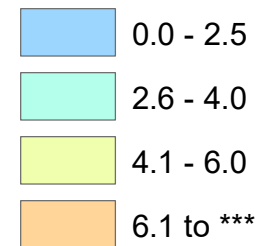

Iowa Unemployment Rates by County

March 2022

U.S. = 3.6%
Iowa = 3.3%

NOTE:
The U.S. and state unemployment rates are seasonally adjusted.

County unemployment rates are not seasonally adjusted.

Unemployment Rate