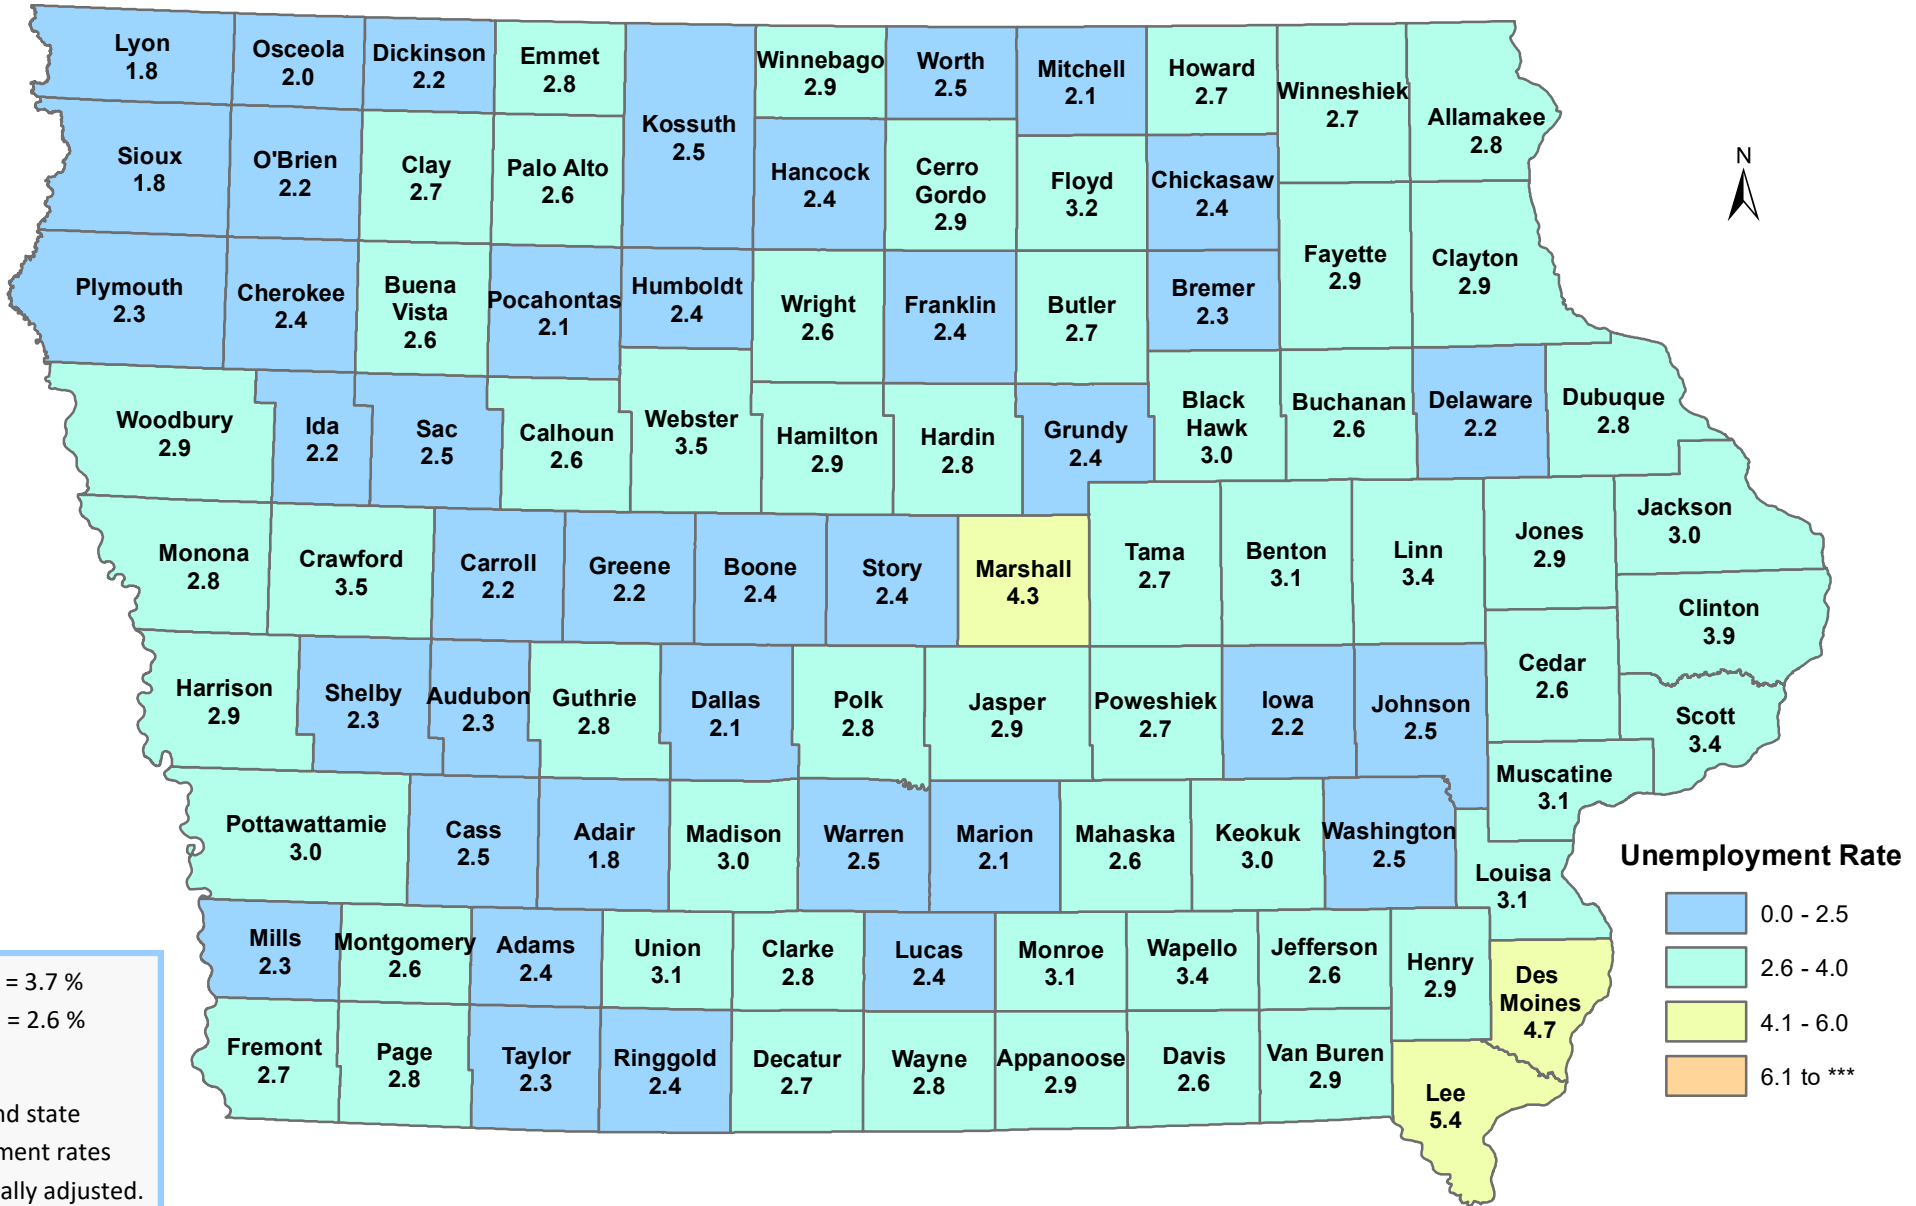

Iowa Unemployment Rates by County

August 2022

U.S. = 3.7 %
Iowa = 2.6 %

NOTE:
The U.S. and state unemployment rates are seasonally adjusted.
County unemployment rates are *not* seasonally adjusted.

Source: Labor Market Information Division, Iowa Workforce Development