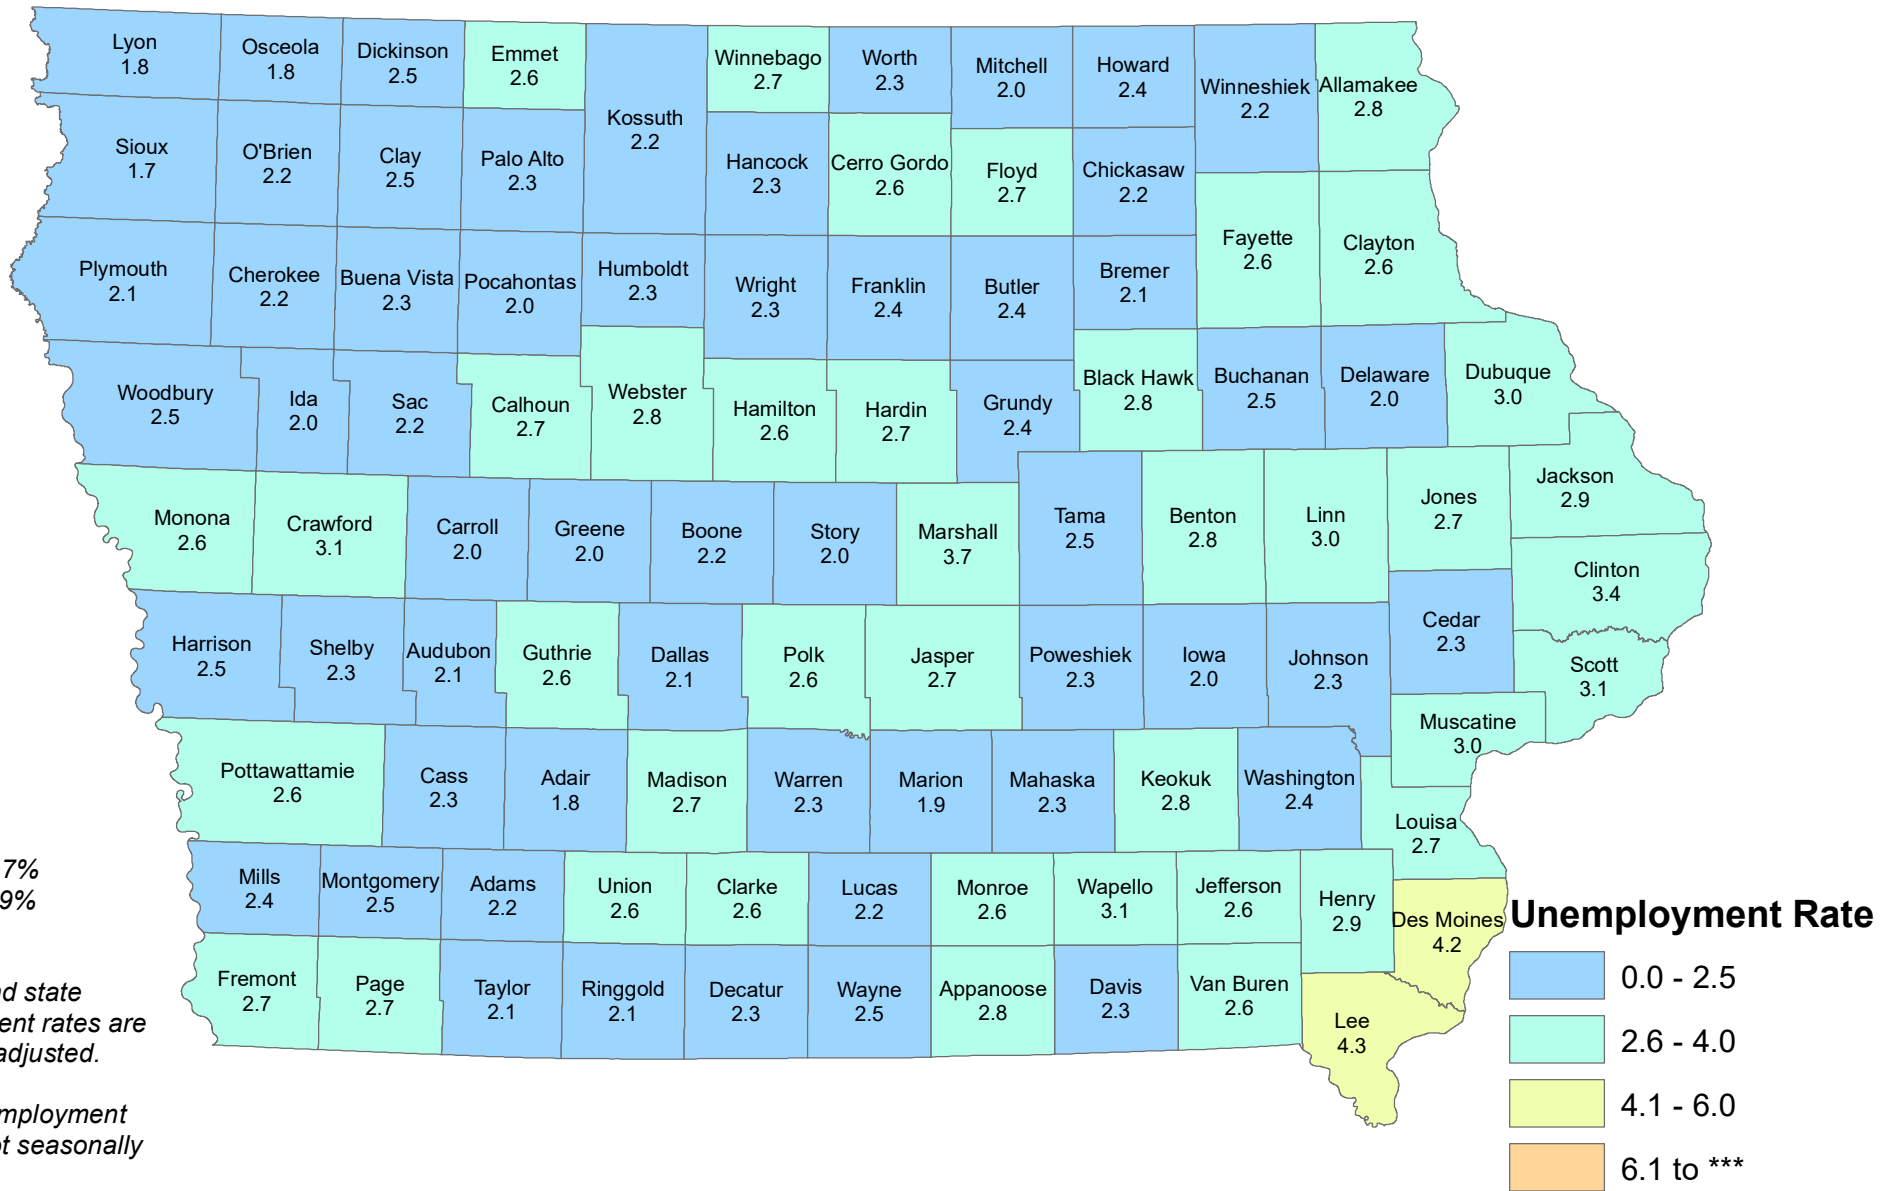

Iowa Unemployment Rates by County

October 2022

U.S. = 3.7%
Iowa = 2.9%

NOTE:
The U.S. and state unemployment rates are seasonally adjusted.

County unemployment rates are not seasonally adjusted.

Source: Labor Market Information Division, Iowa Workforce Development