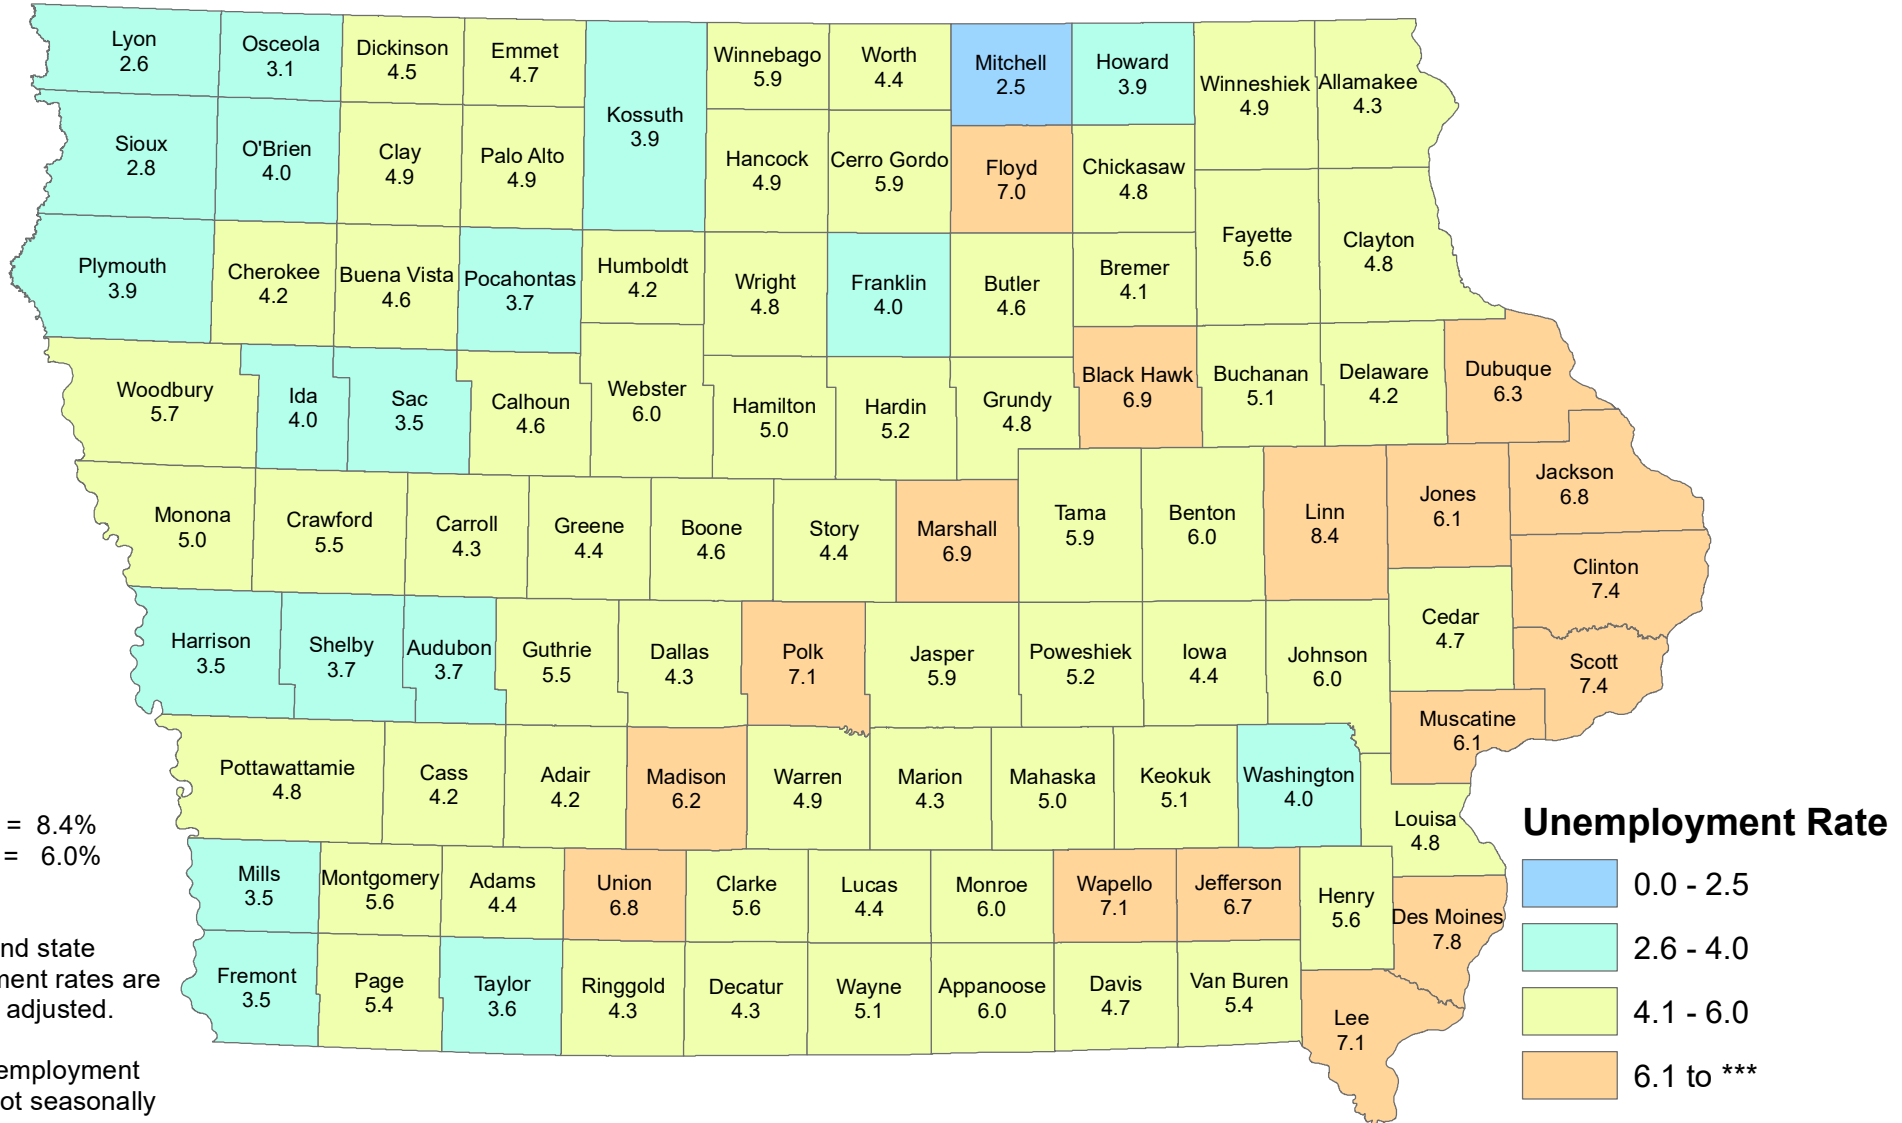

# Iowa Unemployment Rates by County

August 2020

U.S. = 8.4%  
Iowa = 6.0%

NOTE:  
The U.S. and state  
unemployment rates are  
seasonally adjusted.

County unemployment  
rates are not seasonally  
adjusted.

Source: Labor Market Information Division, Iowa Workforce Development