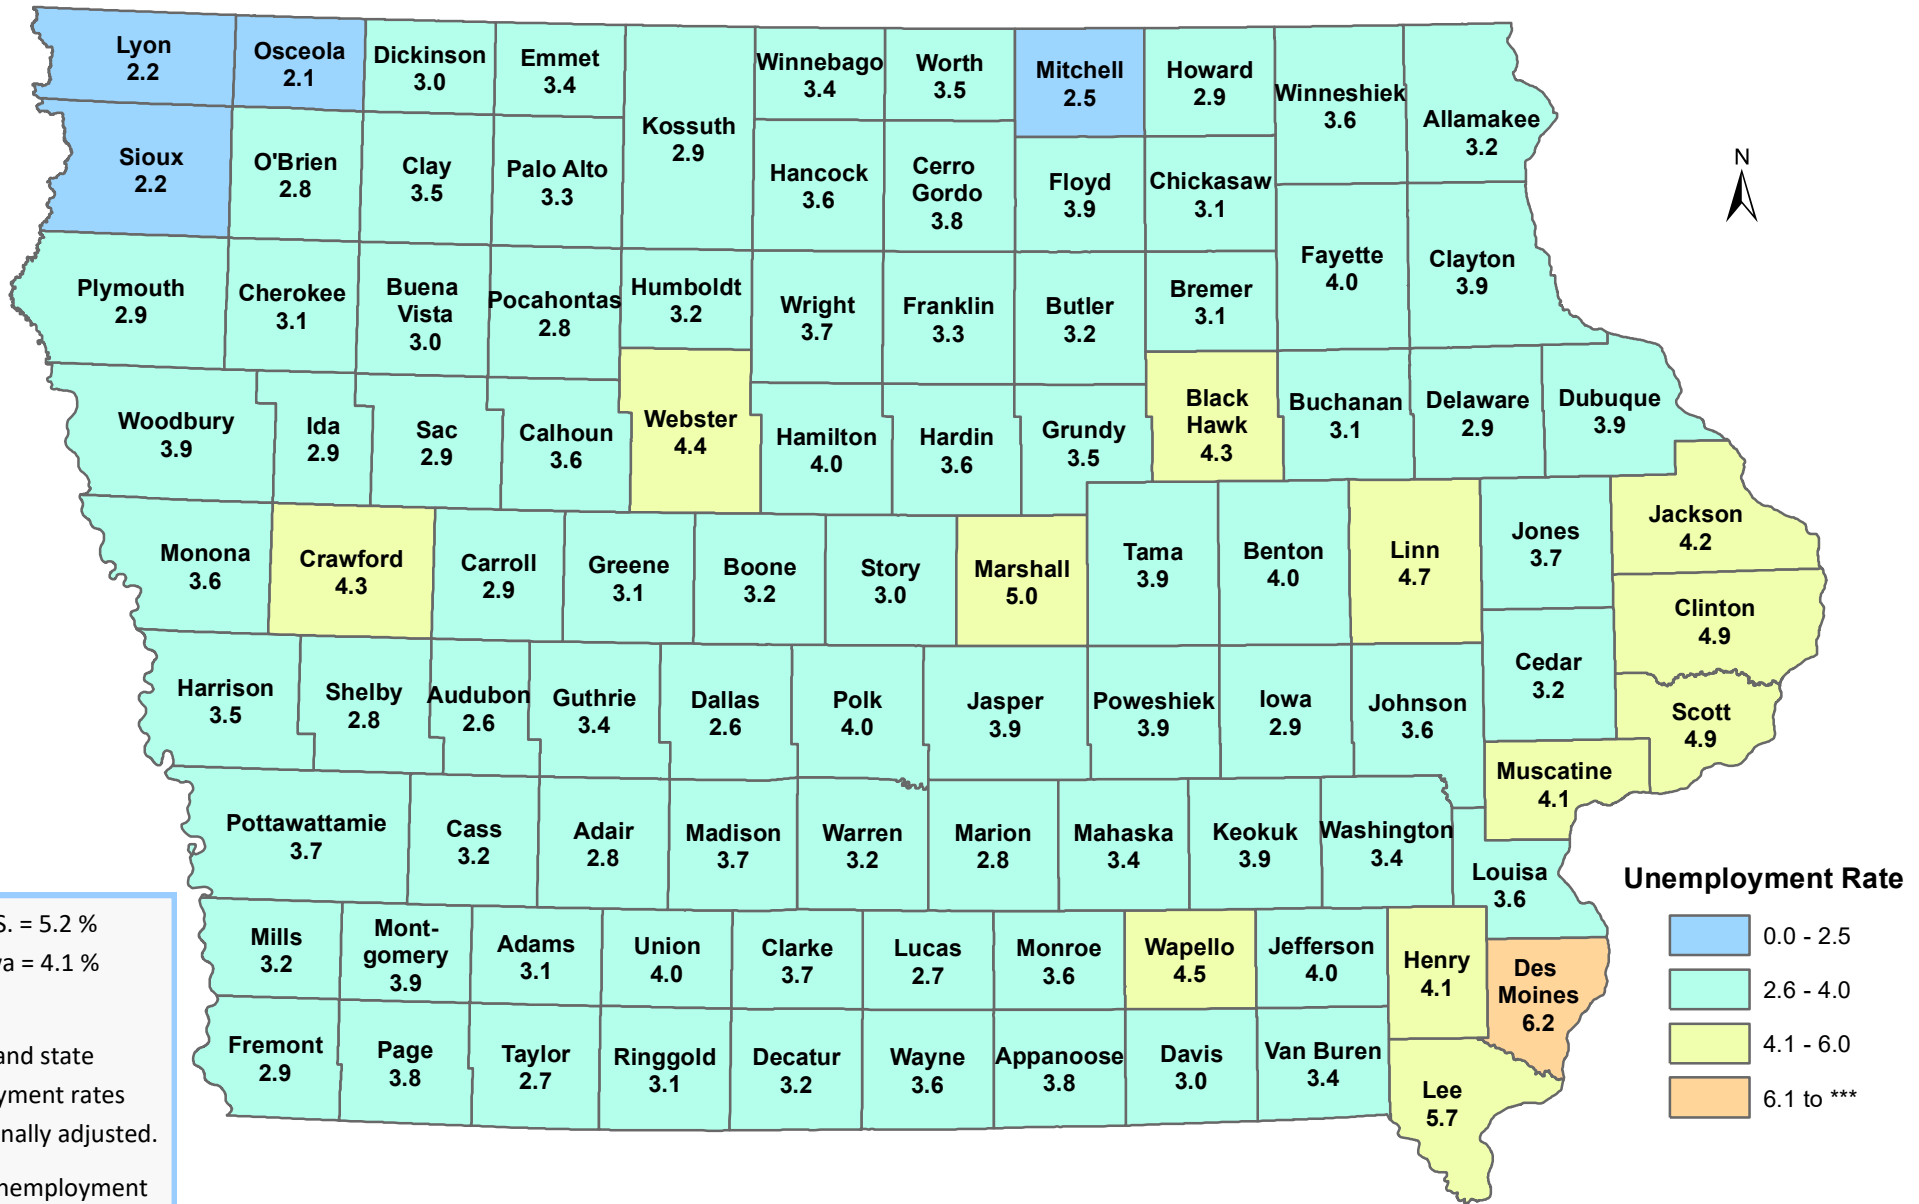

Iowa Unemployment Rates by County

August 2021

U.S. = 5.2 %
Iowa = 4.1 %

NOTE:
The U.S. and state unemployment rates are seasonally adjusted.
County unemployment rates are *not* seasonally adjusted.

Source: Labor Market Information Division, Iowa Workforce Development